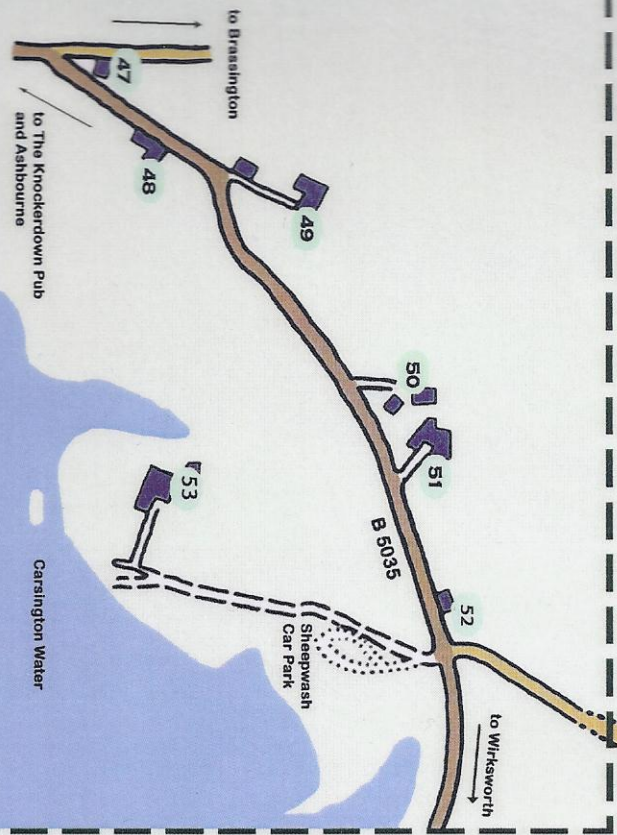

Carsington

House names in alphabetical order

Bank House	33	Pinngle End	41
Breach Farm	51	Repton Cottage	15
Brook Knowles	52	Richmond Cottage	10
Byre House Cottage	5	Rock Cottage	31
Byre House	6	Sam's Bungalow	29
Cattery	32	Sheepwash Cottage	46
Daisy Cottage	26b	Shiningford Farm	53
Dove Cottage	40	South View	28
Emily Barrn	26d	Sunny Bank	38
Field House	11	Sunnyside (1-3)	4
Garden House	27	Swiers Barn	26a
Green Acre Barrn	35	Swiers Farm	26
Hillcrest	22	The Cottage	23
Hill View	19	The Glebe house	36
Kennel Meadow	48	The Rectory	43
4 Kings Close	14	The Rectory Lodge	44
5 Kings Close	13	Thornhill House	42
Kingsford Farm	24	Town End	17
Lane End Cottage	16	Town House	2
Lesede Cottage	3	Tudor Cottages	25
Mackney Croft House	7	Wash Farm	45
Manor House	39	White House	47
May Cottage	12	Whitesmoks	48
Meadow Fleck Farm	50	Woodridge	8
Miners Arms Cottages	37	Woodside (1-7)	9
Mining High	20		30
Minninglow Cottage	21		
Onslow Farm	49		
Park View	1		
Phoebe Cottage	26c		
Pinfold Lodge	34		

The name of this lane is not agreed locally. The Town & Pinngle Lane are in current use. It also appears as The Lane on some maps.

1	Park View	21	Minninglow Cottage
2	Town House	22	Hillcrest
3	Lesede Cottage	23	The Cottage
4	Sunnyside (1-3)	24	Kingsford Farm
5	Byre House Cottage	25	Tudor Cottage
6	Byre House	26	Swiers Farm
7	Mackney Croft House	26a	Swiers Barn
8	Whitesmoks	26b	Daisy Cottage
9	Woodridge	26c	Phoebe Cottage
10	Richmond Cottage	26d	Emily Barrn
11	Field House	27	Garden House
12	May Cottage	28	South View
13	5 Kings Close	29	Sam's Bungalow
14	4 Kings Close	30	Woodside (1-7)
15	Repton Cottage	31	Rock Cottage
16	Lane End Cottage	32	Cattery
17	Town End	33	Bank House
19	Hill View	34	Pinfold Lodge
20	Mining High	35	Green Acre Barrn
		36	The Glebe House
		37	Miners Arms Cottages

House names by number as they appear on the map